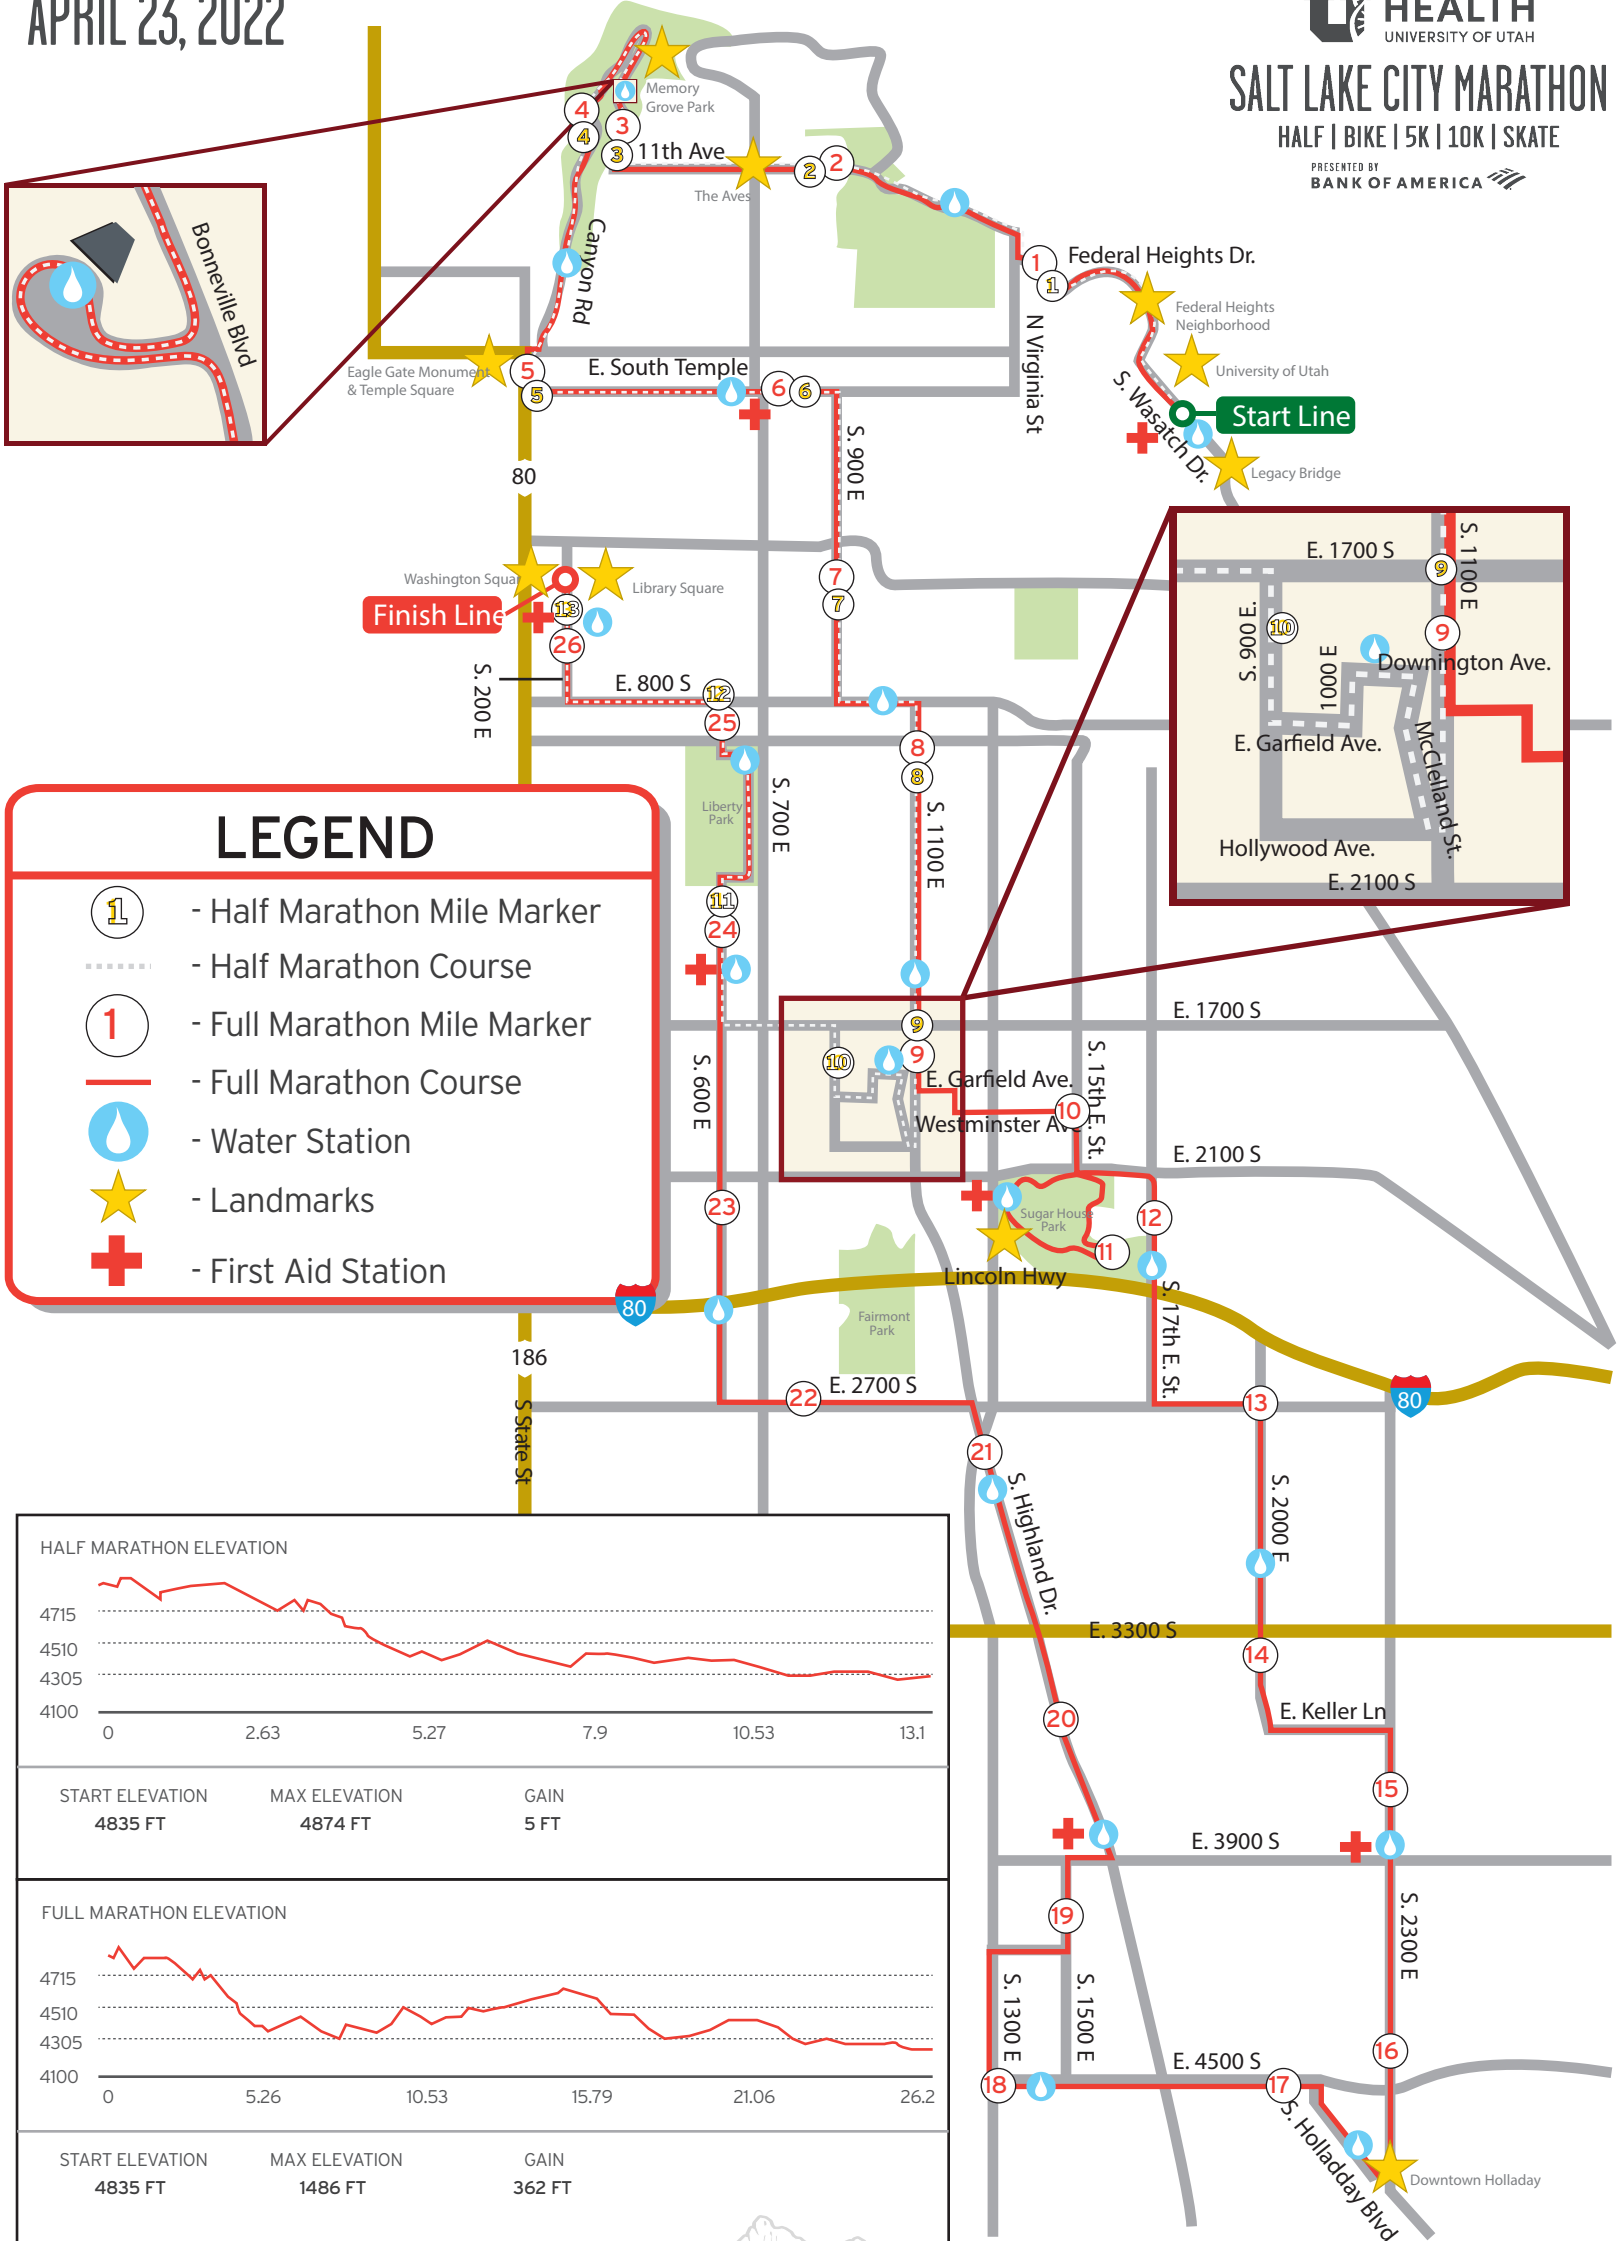

2022 MARATHON & HALF MARATHON COURSE MAP

APRIL 23, 2022

SALT LAKE CITY MARATHON
 HALF | BIKE | 5K | 10K | SKATE
 PRESENTED BY BANK OF AMERICA

LEGEND

- Half Marathon Mile Marker
- Half Marathon Course
- Full Marathon Mile Marker
- Full Marathon Course
- Water Station
- Landmarks
- First Aid Station